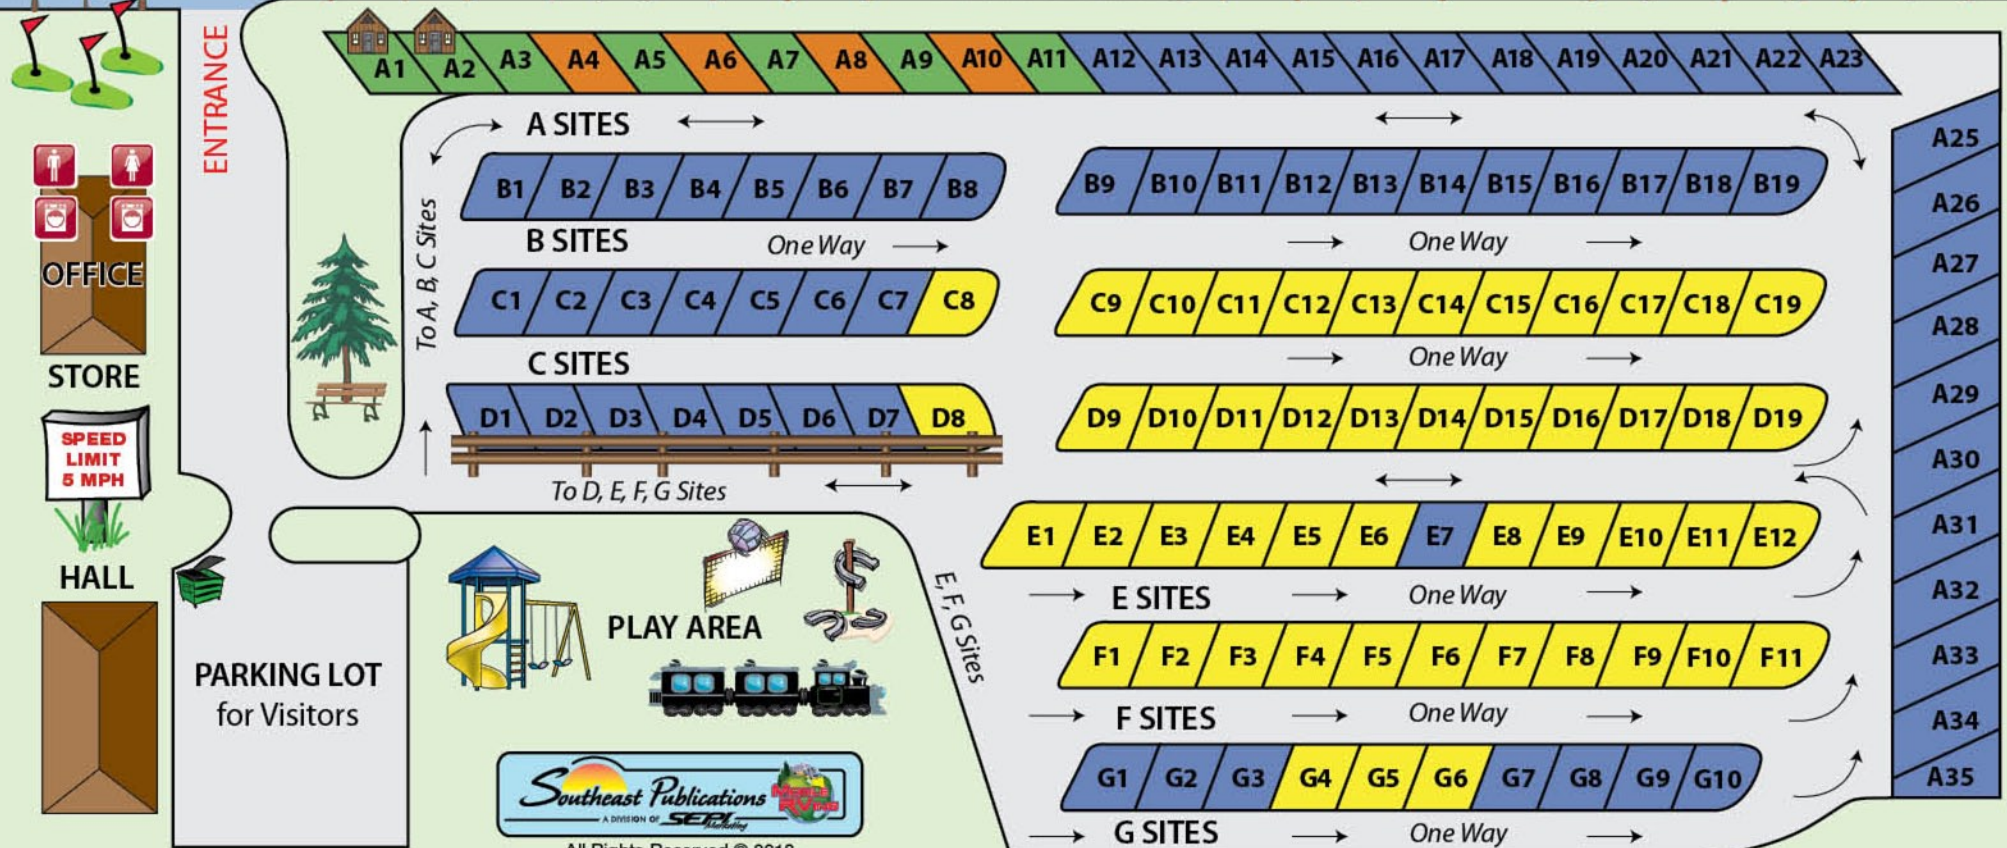

**Site Number**

---

**LEGEND**

	W, S, C & 50 AMP E		SHOWERS/BATHROOMS
	W, S, C & 30 AMP E		LAUNDRY
	W, S & 30 AMP E		PLAYGROUND
	W, S & 20 AMP E		MINI GOLF
	CABIN		HORSESHOES
	DUMPSTER		

OLD ROUTE 22

All Rights Reserved © 2018